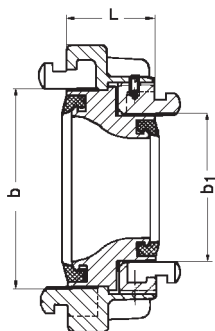

STORZ KOBLINGER - STØBT Slutdæksel

BESKRIVELSE

Storz slutdæksel, fremstillet i støbt aluminium.

EGENSKABER

Max. arbejdstryk: 10 bar

Slutdæksel med kæde

- Vand

Varenummer	Front type 1	b mål	L mål
5535034-0010	D/1"	31,0	28,0
5535034-0020	C/2"	66,0	43,0
5535034-0025	2½"	81,0	-
5535034-0030	B/3"	89,0	45,0
5535034-0040	100/4"	115,0	47,0
5535034-0045	A	133,0	48,0
5535034-0050	5"	148,0	52,0
5535034-6060	6"	160,0	56,0

SØRENSEN & KOFOED A/S

SMEDEHOLM 7-9 2730 HERLEV TLF: 44 92 10 88 WWW.SKDK.DK